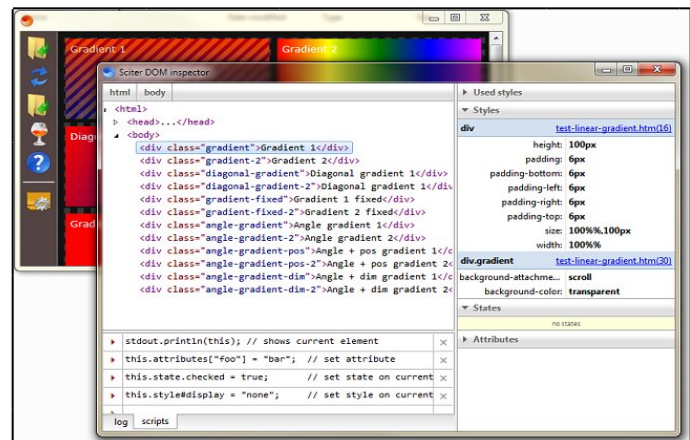

Word Processor Editor running as Sciter application on the Web page:

- as ActiveX component on Internet Explorer or
- as NPAPI plugin in Firefox or Google Chrome.

The Word Processor is an editor of paged documents - documents meant to be PDFed and/or printed.

It supports "free floating" images and text frames with text wrapping around them.

Free floating  
text block